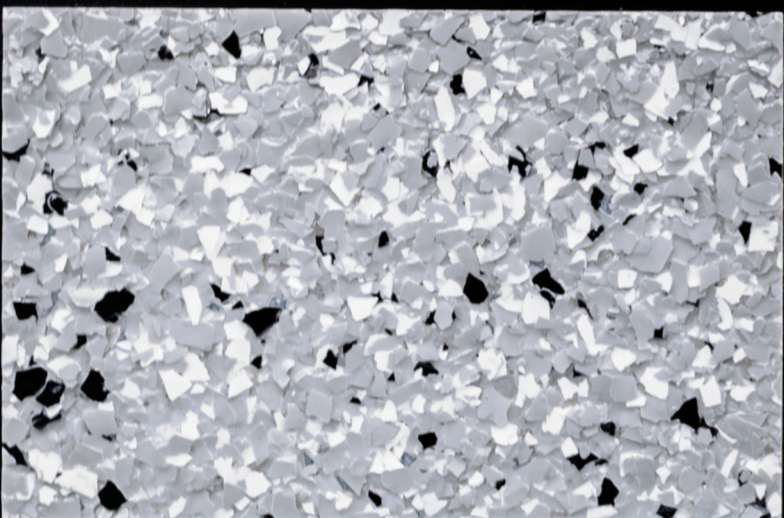

WWW.EPOXY2U.COM

DECORATIVE FLAKE SYSTEMS

(855) 376-9928

Proudly made in the U.S.A.

MIDNIGHT

TUXEDO

LIGHT GRAY

SMOKE

CALIFORNIA GRAY

SADDLE TAN

HAZELNUT

MEDIUM TAN